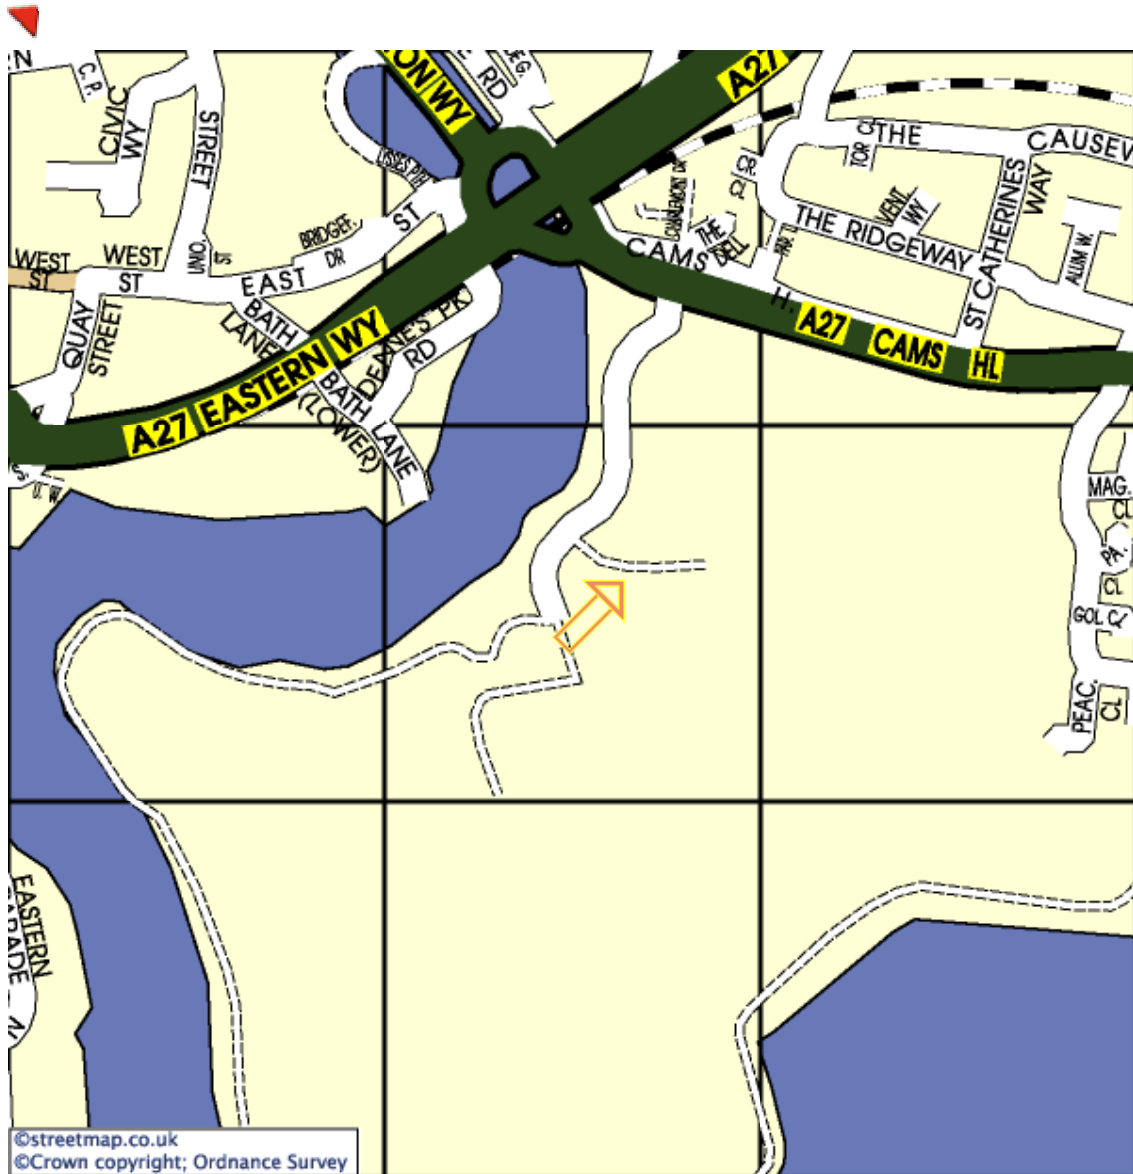

Samsara Group plc - Directions Map

Address: West Barn, Cams Hall Estate, Fareham, PO16 8UT
Tel: 0845 22 55 0 22
Fax: 0845 22 55 0 33

From the M27

Leave the Motorway at Junction 11 (A27) (Wallington Interchange), follow the signs for Fareham Central.

Branch left on and at the roundabout take the 1st on your left exit signposted Portchester (move across into the right-hand lane and then into the filter lane for Cams Hall Estate).

Turn right at the lights and you are now entering the Cams Hall Estate.